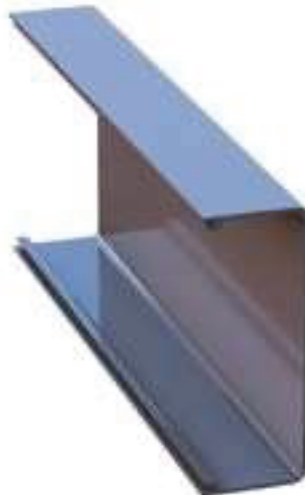

### Profil Trau

Rail Profile

Product Code: 2339

Weight kg/m: 7,827 Size :  
130x160x2,5 mm

### Flete e levizeshme

Lamella Profiles

Product Code: 2340

Weight kg/m: 3,906 Size :  
40x286x2 mm

Profile No	kg/m
2340	3,906

Profile No	kg/m
2341	3,028

### Kolonë

*Sewing Profile*

**Product Code: 2341**

**Weight kg/m: 3,028** Size :  
110 x120x2 mm

Profile No	kg/m
2342	1,055