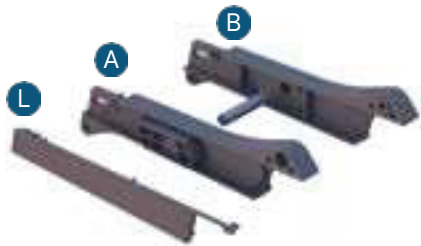

Tapë plastike e majtë për fletën

Lamel Left Cover Plastic

Product Code: Roll-02