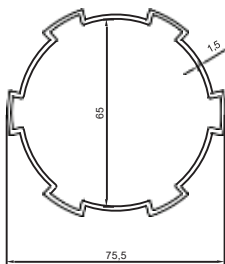

Gutter Front / Rear Closure Profile

**Product Code: 2338**

**Weight kg/m: 1,730**  
**Size : 29x165x1,6 mm**

Profile No	kg/m
2339	7,827

### Flete e levizeshme

Lamella Profiles

Product Code: 2340

Weight kg/m: 3,906 Size :  
40x286x2 mm

Profile No	kg/m
2340	3,906

Profile No	kg/m
2341	3,028

### Kolonë

*Sewing Profile*

**Product Code: 2341**

**Weight kg/m: 3,028** Size :  
110 x120x2 mm

Profile No	kg/m
2342	1,055

### Kapak i kolonës

*Sewing Cover Profile*

**Product Code: 2342**

**Weight kg/m: 1,055** Size :  
45x120x1,8 mm

Profile No	kg/m
5312	1,100