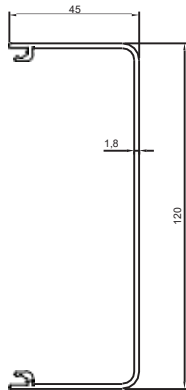

### Profil Trau

Rail Profile

Product Code: 2339

Weight kg/m: 7,827 Size :  
130x160x2,5 mm

### Flete e levizeshme

Lamella Profiles

Product Code: 2340

Weight kg/m: 3,906 Size :  
40x286x2 mm

Profile No	kg/m
2340	3,906

Profile No	kg/m
2341	3,028

### Kolonë

*Sewing Profile*

**Product Code: 2341**

**Weight kg/m: 3,028** Size :  
110 x120x2 mm

Profile No	kg/m
2342	1,055

**Vida 4,2x19**

*4,2x19 Ball Head Screw*

**Product Code: Roll -17**

Cover plate and plastic connection screw

**Vida 4,8x32**

*4,8x22 Countersunk Head Screw*

**Product Code: Roll -18**

Screw connecting the plastic on the cover plate