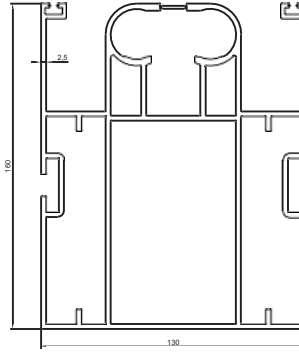

# SISTEMI ROLLING ROOF

Katalog Teknik

Profile No	kg/m
2337	4,560

**Ulluk**  
Gutter Profile

**Product Code: 2337**

**Weight kg/m: 4,560**  
**Size : 205x85x2 mm**

Profile No	kg/m
2338	1,730

**Kapak Ulluku**

Gutter Front / Rear Closure Profile

**Product Code: 2338**

**Weight kg/m: 1,730**  
**Size : 29x165x1,6 mm**

Profile No	kg/m
2339	7,827

### Profil Trau

Rail Profile

Product Code: 2339

Weight kg/m: 7,827 Size :  
130x160x2,5 mm

### Flete e levizeshme

Lamella Profiles

Product Code: 2340

Weight kg/m: 3,906 Size :  
40x286x2 mm

Profile No	kg/m
2340	3,906

Profile No	kg/m
2341	3,028