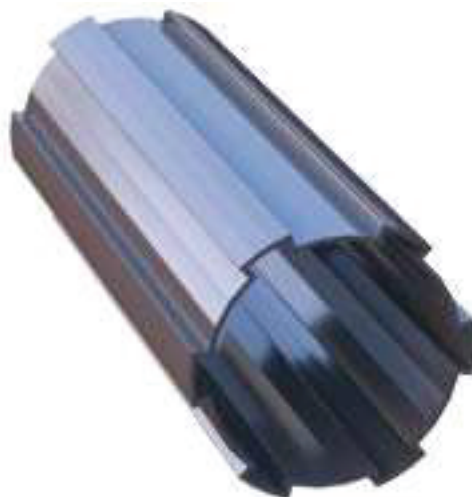

### Kolonë

*Sewing Profile*

**Product Code: 2341**

**Weight kg/m: 3,028** Size :  
110 x120x2 mm

Profile No	kg/m
2342	1,055

### Kapak i kolonës

*Sewing Cover Profile*

**Product Code: 2342**

**Weight kg/m: 1,055** Size :  
45x120x1,8 mm

Profile No	kg/m
5312	1,100