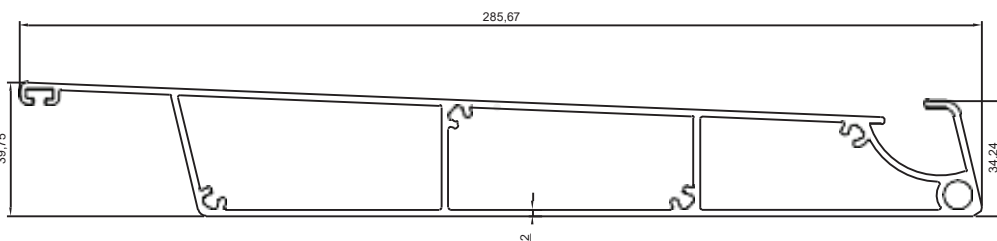

Gutter Front / Rear Closure Profile

**Product Code: 2338**

**Weight kg/m: 1,730**  
**Size : 29x165x1,6 mm**

Profile No	kg/m
2339	7,827

### Profil Trau

Rail Profile

Product Code: 2339

Weight kg/m: 7,827 Size :  
130x160x2,5 mm

### Flete e levizeshme

Lamella Profiles

Product Code: 2340

Weight kg/m: 3,906 Size :  
40x286x2 mm

Profile No	kg/m
2340	3,906

Profile No	kg/m
2341	3,028