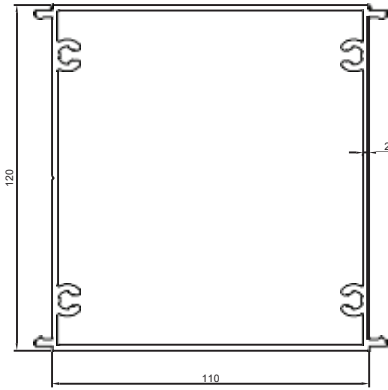

Gutter Front / Rear Closure Profile

**Product Code: 2338**

**Weight kg/m: 1,730**  
**Size : 29x165x1,6 mm**

Profile No	kg/m
2339	7,827

### Profil Trau

Rail Profile

Product Code: 2339

Weight kg/m: 7,827 Size :  
130x160x2,5 mm

### Flete e levizeshme

Lamella Profiles

Product Code: 2340

Weight kg/m: 3,906 Size :  
40x286x2 mm

Profile No	kg/m
2340	3,906

Profile No	kg/m
2341	3,028

### Kolonë

*Sewing Profile*

**Product Code: 2341**

**Weight kg/m: 3,028** Size :  
110 x120x2 mm

Profile No	kg/m
2342	1,055