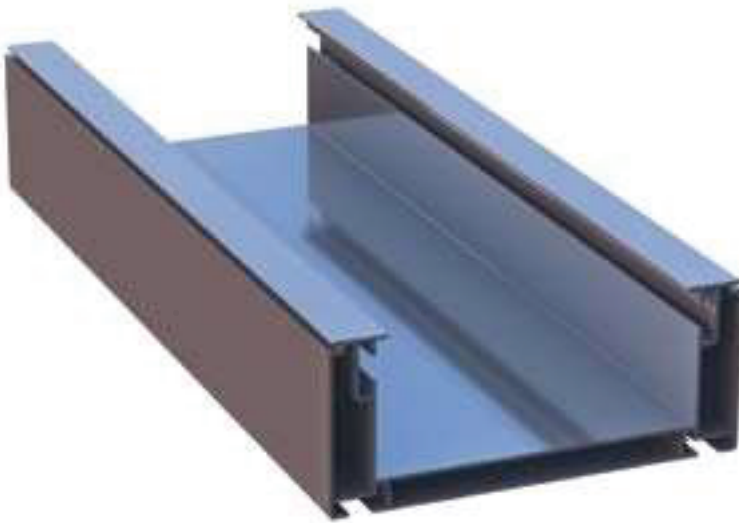

# SISTEMI ROLLING ROOF

Katalog Teknik

Profile No	kg/m
2337	4,560

**Ulluk**  
Gutter Profile

**Product Code: 2337**

**Weight kg/m: 4,560**  
**Size : 205x85x2 mm**

Profile No	kg/m
2338	1,730

**Kapak Ulluku**

Gutter Front / Rear Closure Profile

**Product Code: 2338**

**Weight kg/m: 1,730**  
**Size : 29x165x1,6 mm**

Profile No	kg/m
2339	7,827