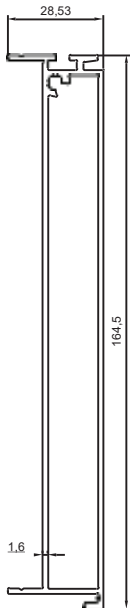

Ulluk
Gutter Profile

Product Code: 2337

Weight kg/m: 4,560
Size : 205x85x2 mm

Profile No	kg/m
2338	1,730