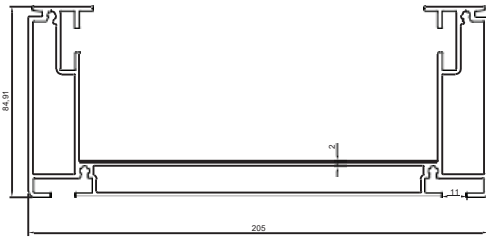

# SISTEMI ROLLING ROOF

Katalog Teknik

Profile No	kg/m
2337	4,560

**Ulluk**  
Gutter Profile

**Product Code: 2337**

**Weight kg/m: 4,560**  
**Size : 205x85x2 mm**

Profile No	kg/m
2338	1,730

**Kapak Ulluku**

Gutter Front / Rear Closure Profile

**Product Code: 2338**

**Weight kg/m: 1,730**  
**Size : 29x165x1,6 mm**

Profile No	kg/m
2339	7,827