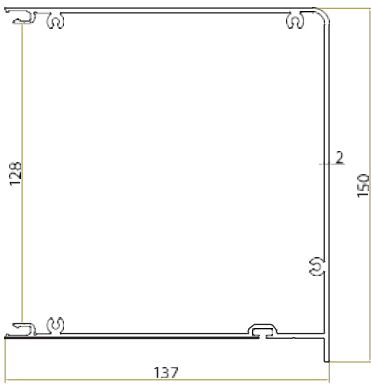

# SISTEMI I XHAMIT GIOTINE

Katalog Teknik

Profile No	kg/m
37272	2,645

### Kasa e motorrit

*Engine Box Profile*

**Product Code:37272**

**Weight kg/m: 2,645**  
(138 x 160 x 2mm)

Profile No	kg/m
37271	0,847

### Kapaku i kasese motorrit

*Engine Box Cover Profile*

**Product Code:37271**

**Weight kg/m: 0,847**  
(13 x 145 x 1,8mm)

Profile No	kg/m
37267	1,624

### Kasa baze e jashtme e kolones

*Rail Profile*

**Product Code:32267**

**Weight kg/m: 1,624**  
(84 x 124 x 1,6mm)

Profile No	kg/m
37266	1,483