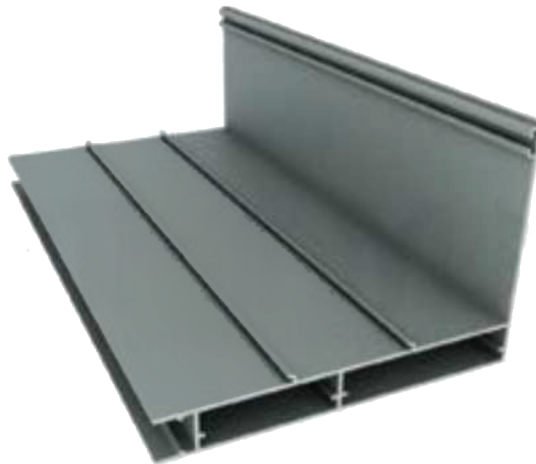

### Kasa baze e jashtme e kolones

*Rail Profile*

**Product Code:32267**

**Weight kg/m: 1,624**  
(84 x 124 x 1,6mm)

Profile No	kg/m
37266	1,483