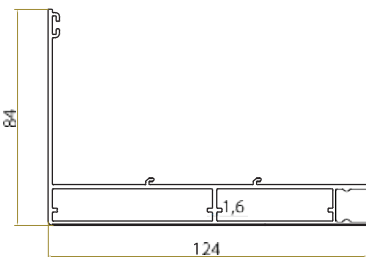

Profile No	kg/m
37267	1,624