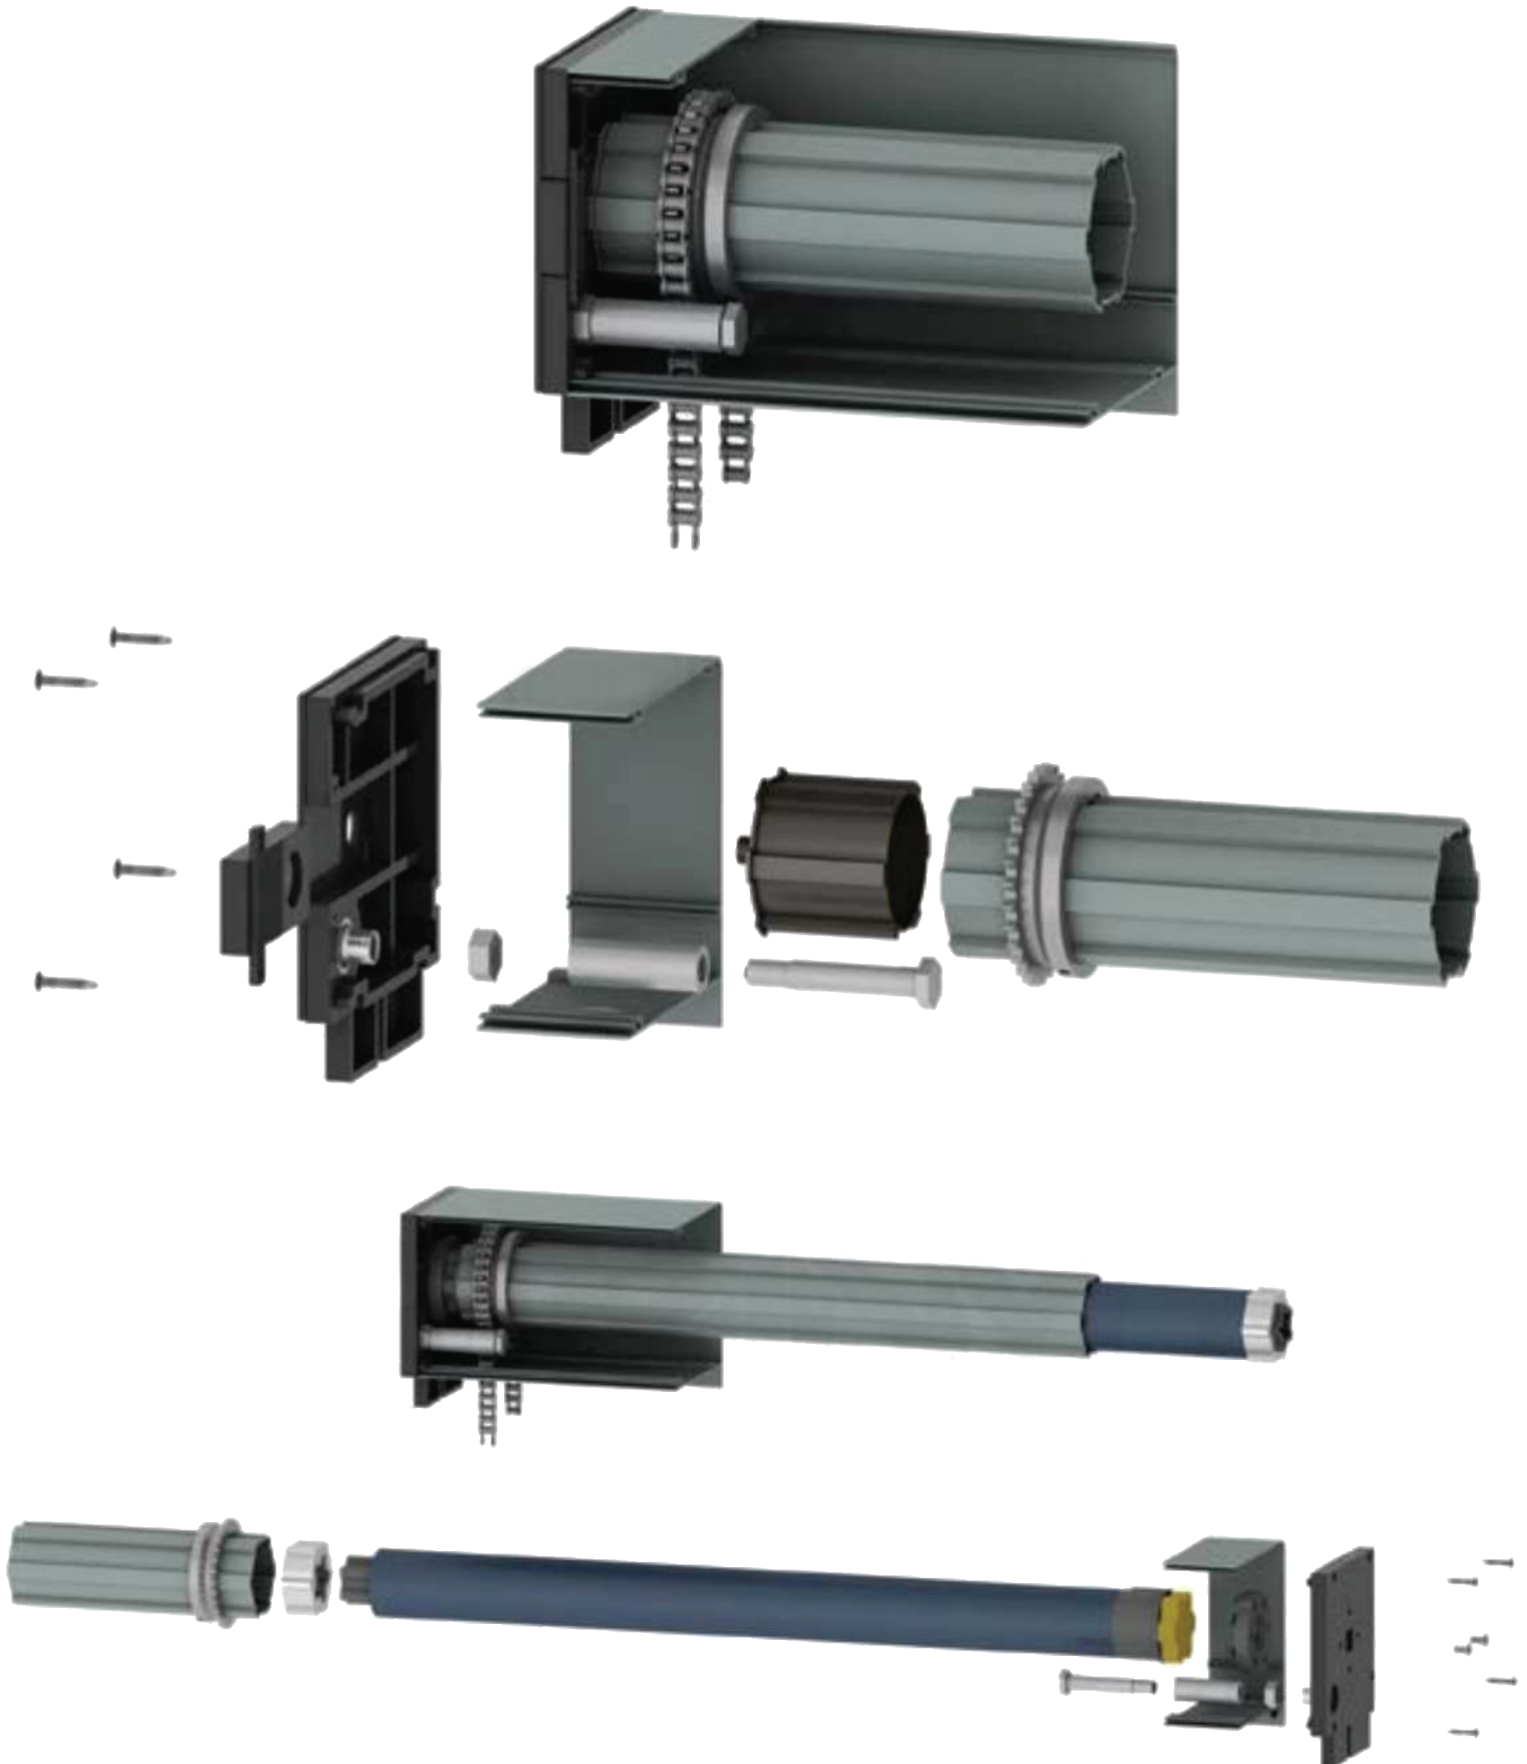

MONTIMI I SISTEMIT XHAM GIOTIN ME ZINXHIR