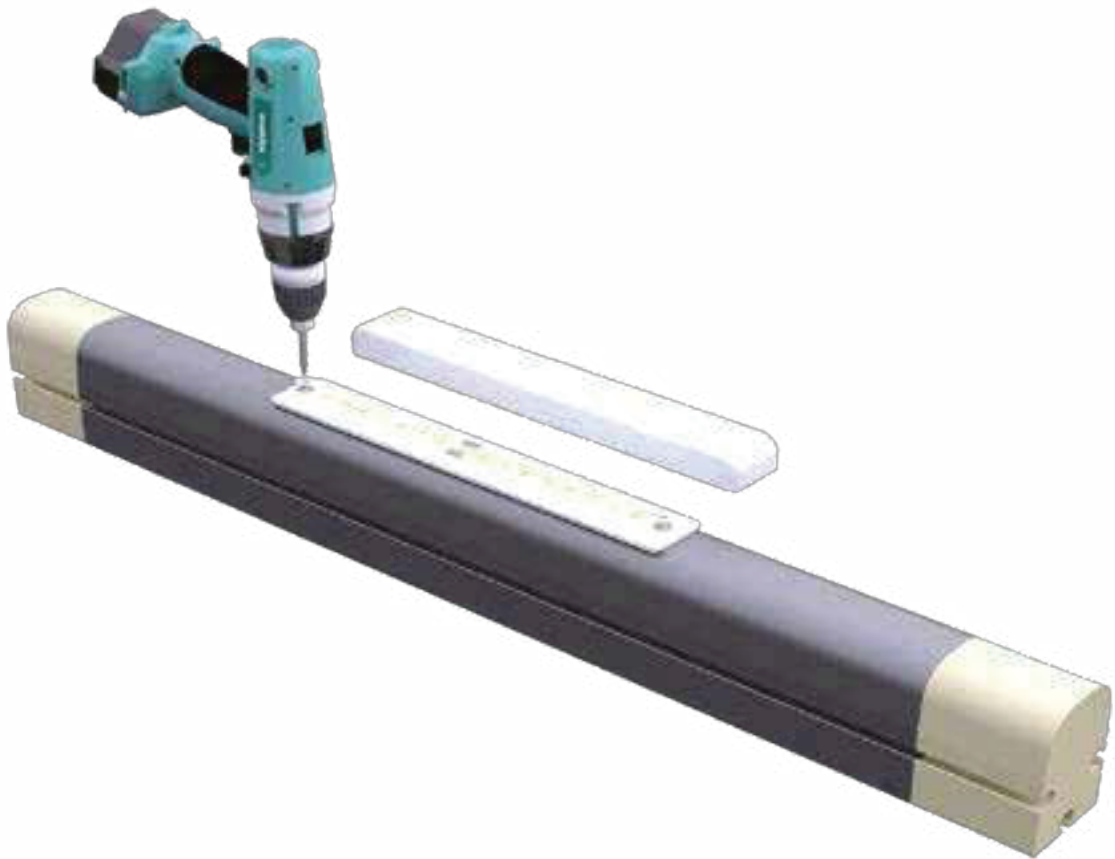

Vida profili cope 7.5x100
7.5x100 Buldex Screw
Box Piece: 750 Product
Code: Prg 155

Vida M12 X100
M12 X100 Steel Dowel Bolt
Box Piece: 250
Product Code: Prg 156

+355 67 60 40 251

+355 68 90 40 258

xhaferrajalumin@gmail.com