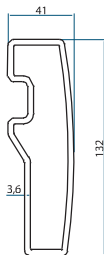

Weight kg/m: 4,655
(71 x 150 x 1,9mm)

Profile No	kg/m
6565	2,463

Kolonë 100x100
100x100 Column

Product Code: 6565

Weight kg/m: 2,463
(100 x 100 x 2mm)

Profile No	kg/m
37025	3,994

Profil mbajtës i llamarinës

30x150 Box

Product Code: 37025

Weight kg/m: 1,711
(30 x 150 x 1,6 mm)

Profile No	kg/m
6569	3,994

Kolonë 120x150

120x150 Column

Product Code: 6569

Weight kg/m: 3,994
(120 x 150 x 2,5mm)

Profile No	kg/m
5936	3,032

Kolonë 80x120

80x120 Column

Product Code: 5936

Weight kg/m: 3,032
(79 x 119 x 2mm)

Profile No	kg/m
2078	4,398

Ulluk i madh
Large Gutter

Product Code: 2078

Weight kg/m: 4,398
(152 x 150 x 2,2mm)

Profile No	kg/m
2281	3,246

Profil bashkues i ullukut të madh

Large Gutter Connected

Product Code: 2281

Weight kg/m: 3,246
(41 x 132 x 3,6mm)

Profile No	kg/m
5935	3,918