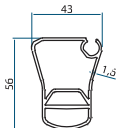

Ulluk i vogël
Small Gutter

Product Code: 5935

Weight kg/m: 3,916
(158 x 125 x 2,5mm)

Profile No	kg/m
6536	2,618

Profil bashkues per ullukun e vogël
Small Gutter Connected

Product Code: 6536

Weight kg/m: 2,618
(39 x 100 x 4mm)

Weight kg/m: 1,074
(Ø71 x 1,7 mm)

Profile No	kg/m
5261	1,119

Profil i copes pa Led
Small Cornice Standard

Product Code: 5261

Weight kg/m: 1,119
(56 x 43 x 1,6mm)

Profile No	kg/m
37033	0,927

Profil i copës me LED
Small Cornice Led Profile