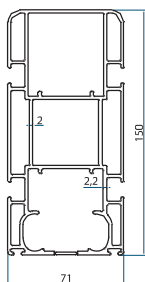

Profile No	kg/m
6413	4,655