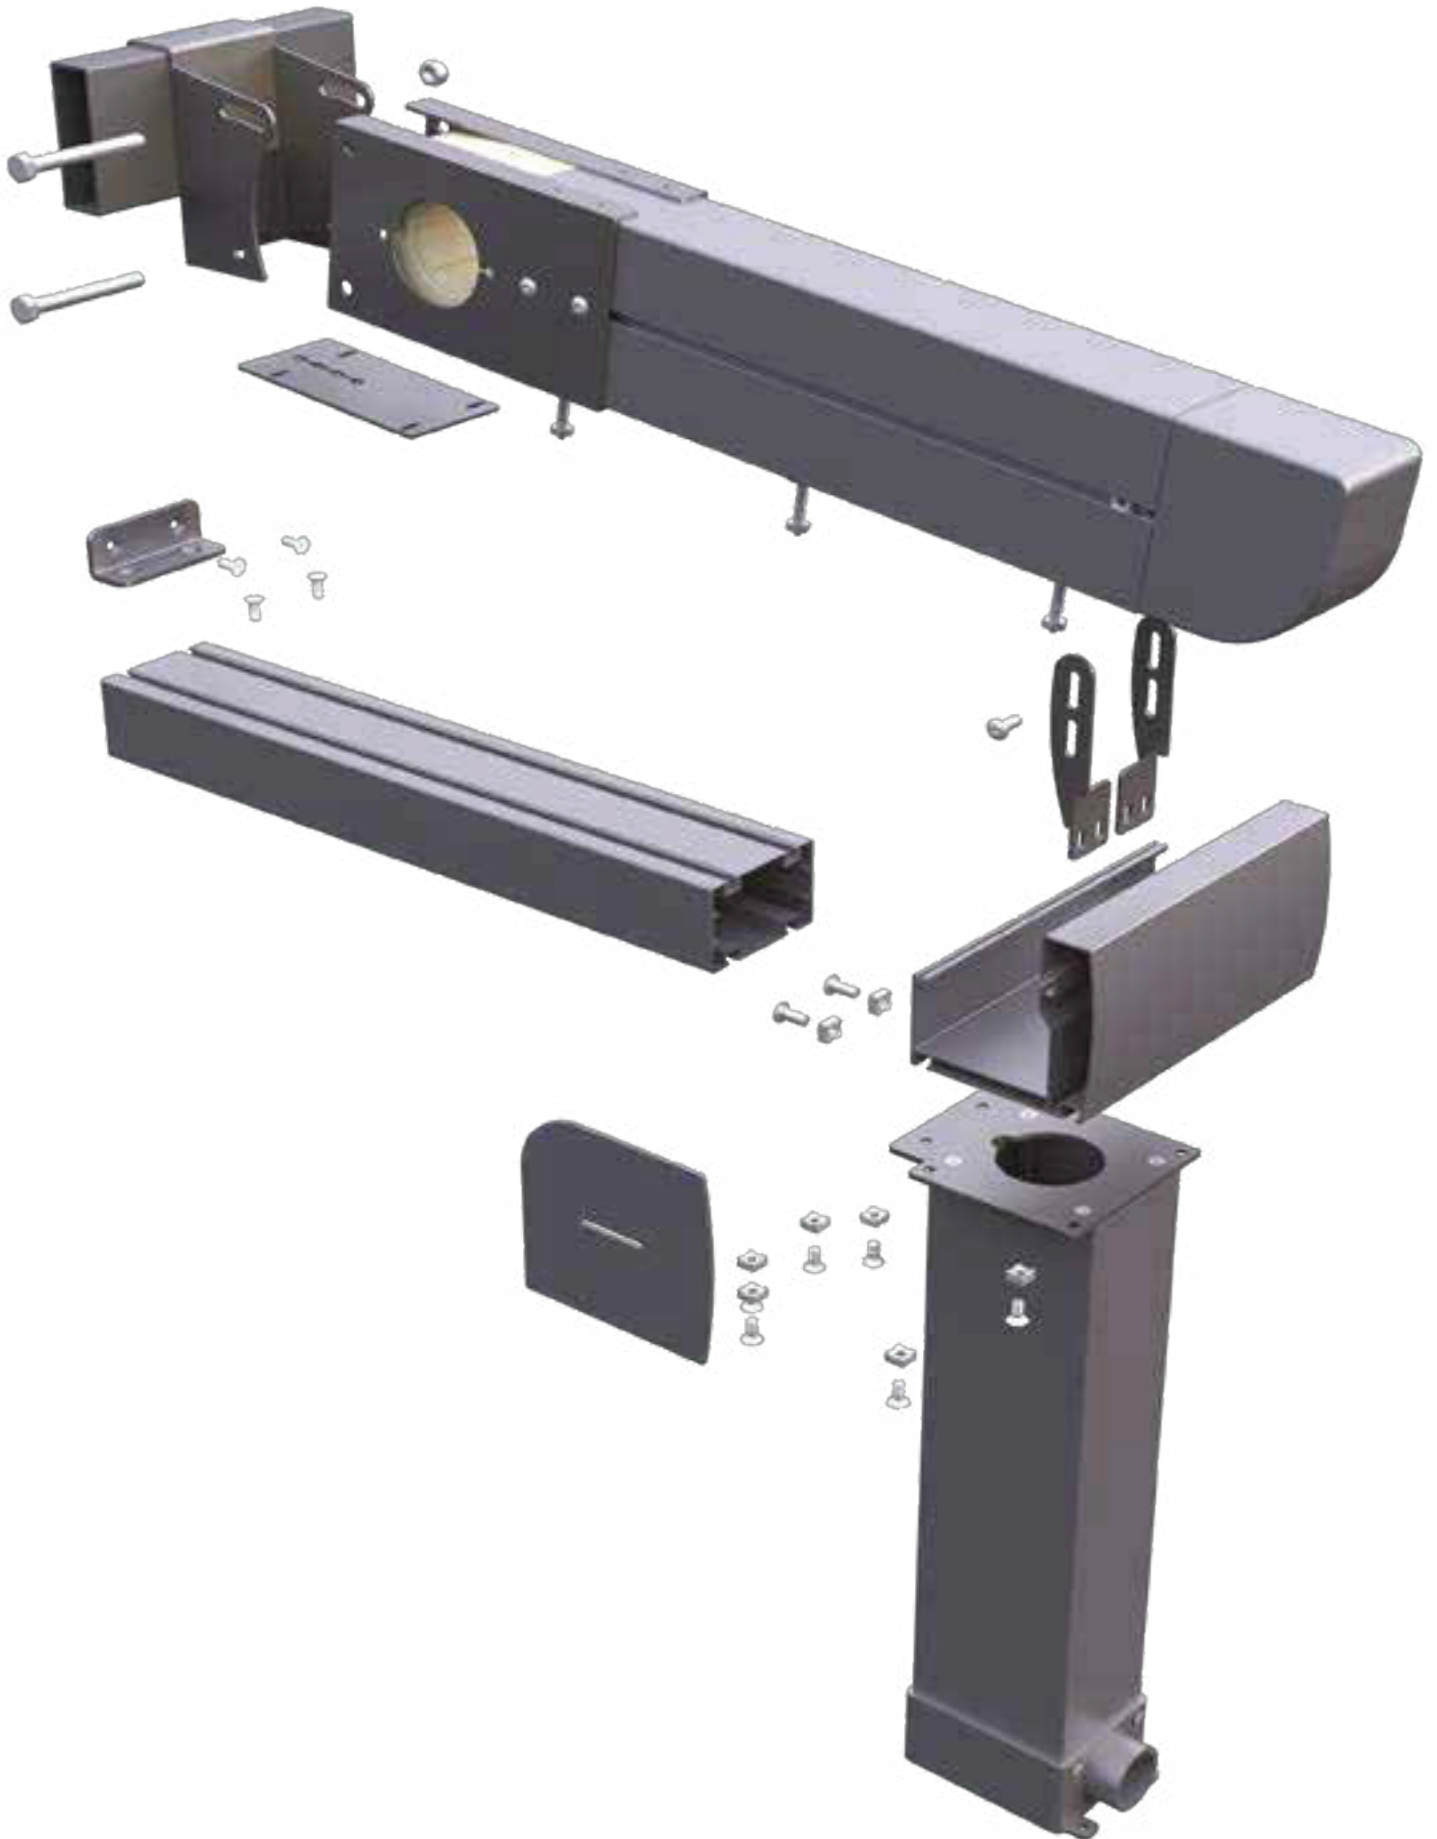

Vida profili cope 7.5x100
7.5x100 Buldex Screw
Box Piece: 750 Product
Code: Prg 155

Vida M12 X100
M12 X100 Steel Dowel Bolt
Box Piece: 250
Product Code: Prg 156

+355 67 60 40 251

+355 68 90 40 258

xhaferrajalumin@gmail.com