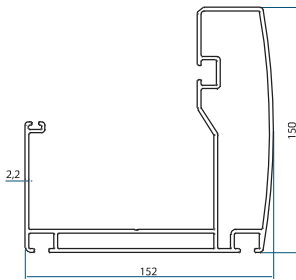

Weight kg/m: 4,655
(71 x 150 x 1,9mm)

Profile No	kg/m
6565	2,463

Kolonë 100x100
100x100 Column

Product Code: 6565

Weight kg/m: 2,463
(100 x 100 x 2mm)

Profile No	kg/m
37025	3,994

Profil mbajtës i llamarinës

30x150 Box

Product Code: 37025

Weight kg/m: 1,711
(30 x 150 x 1,6 mm)

Profile No	kg/m
6569	3,994

Kolonë 120x150

120x150 Column

Product Code: 6569

Weight kg/m: 3,994
(120 x 150 x 2,5mm)

Profile No	kg/m
5936	3,032

Kolonë 80x120

80x120 Column

Product Code: 5936

Weight kg/m: 3,032
(79 x 119 x 2mm)

Profile No	kg/m
2078	4,398

Ulluk i madh
Large Gutter

Product Code: 2078

Weight kg/m: 4,398
(152 x 150 x 2,2mm)

Profile No	kg/m
2281	3,246

Profil bashkues i ullukut të madh

Large Gutter Connected

Product Code: 2281

Weight kg/m: 3,246
(41 x 132 x 3,6mm)

Profile No	kg/m
5935	3,918