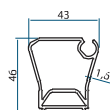

Weight kg/m: 1,074
(Ø71 x 1,7 mm)

Profile No	kg/m
5261	1,119

Profil i copes pa Led
Small Cornice Standard

Product Code: 5261

Weight kg/m: 1,119
(56 x 43 x 1,6mm)

Profile No	kg/m
37033	0,927

Profil i copës me LED
Small Cornice Led Profile