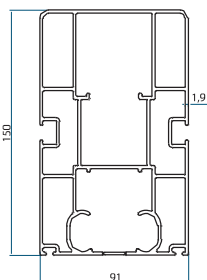

TENDË PERGOLA

Katalog Teknik

Profile No	kg/m
2001	7,168

Tra 110x150

110 x150 Rail

Product Code: 2001

Weight kg/m: 7,168
(110 x 150 x 2,4mm)

Profile No	kg/m
2052	5,217

Weight kg/m: 4,655
(71 x 150 x 1,9mm)

Profile No	kg/m
6565	2,463

Kolonë 100x100
100x100 Column

Product Code: 6565

Weight kg/m: 2,463
(100 x 100 x 2mm)

Profile No	kg/m
37025	3,994

Profil mbajtës i llamarinës