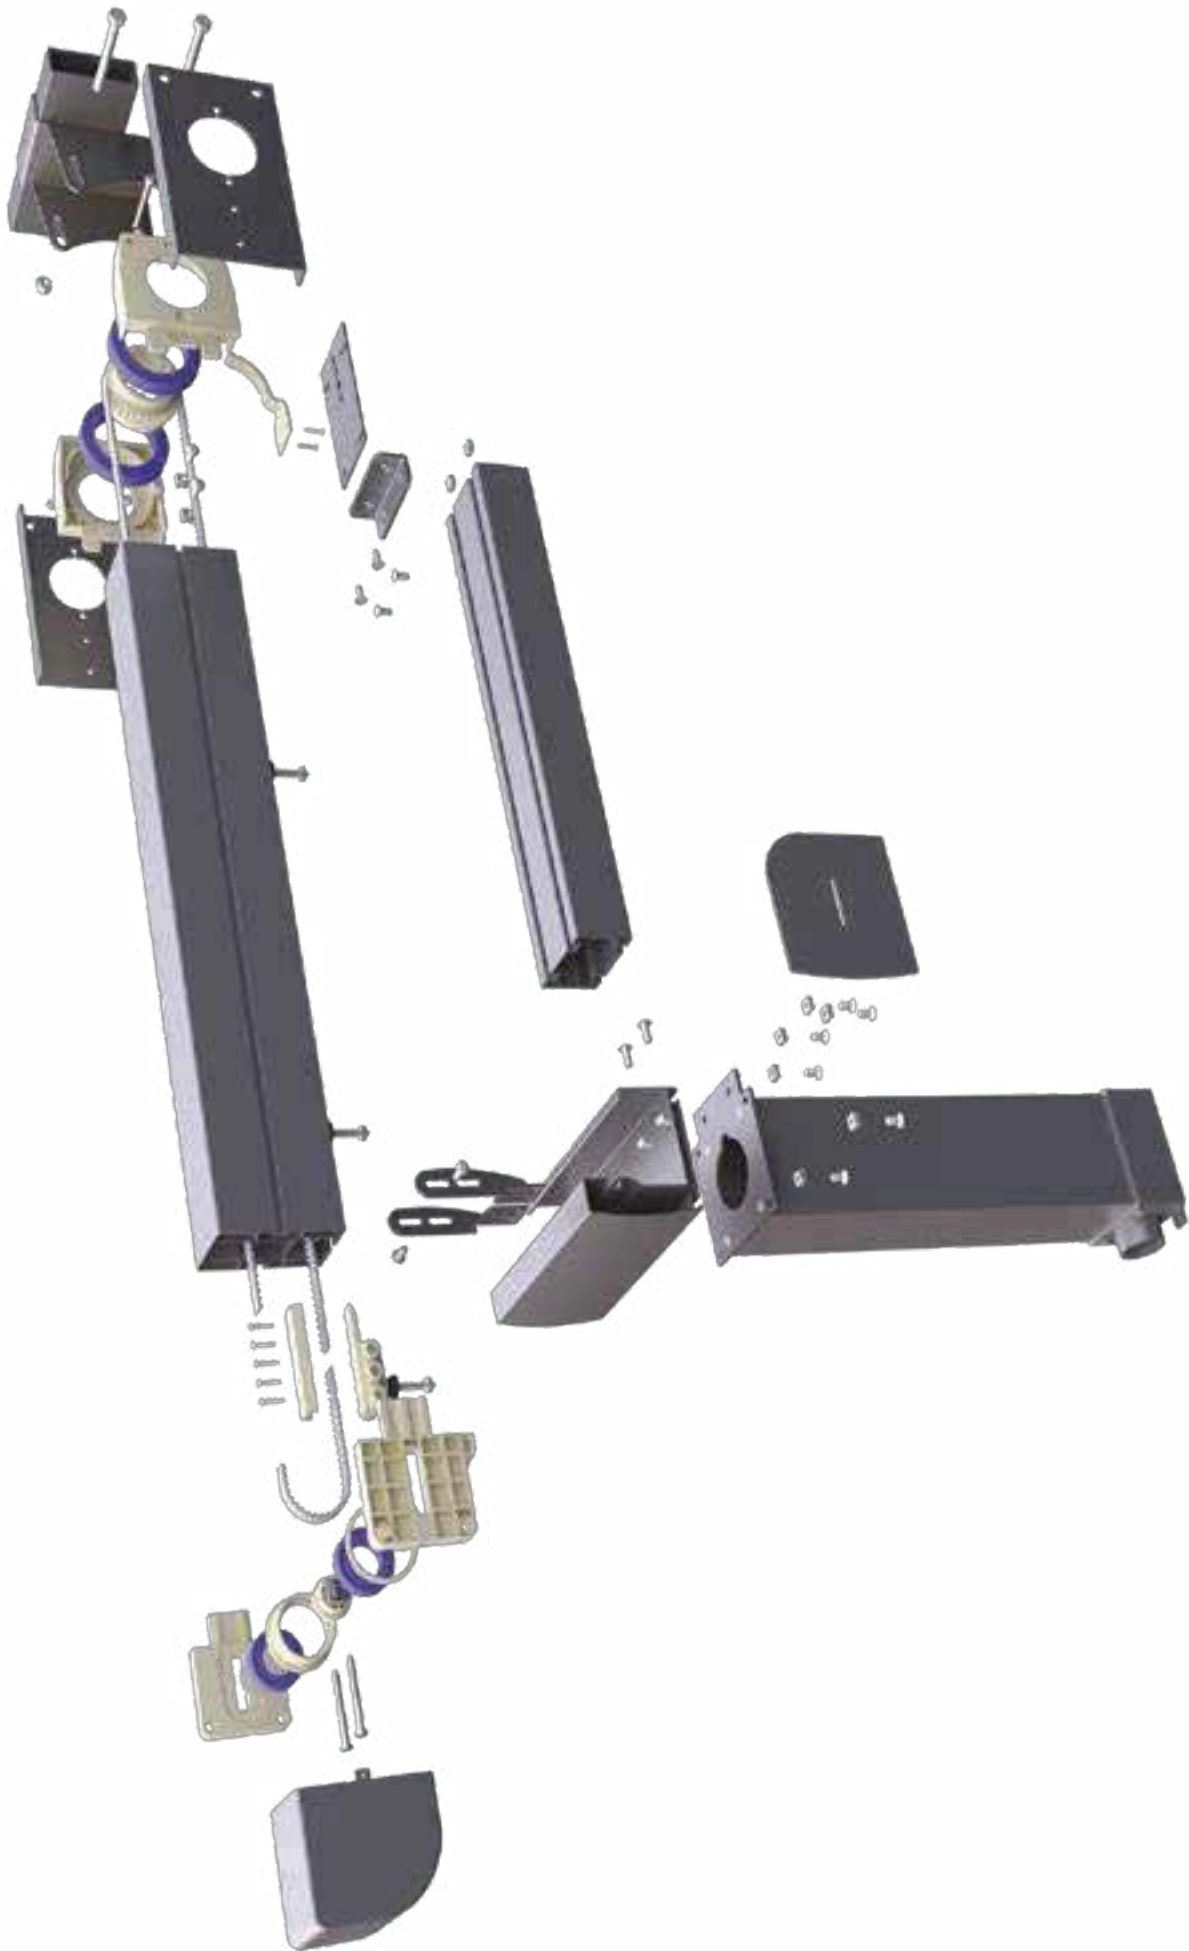

Vida profili cope 7.5x100
7.5x100 Buldex Screw
Box Piece: 750 Product
Code: Prg 155

Vida M12 X100
M12 X100 Steel Dowel Bolt
Box Piece: 250
Product Code: Prg 156

+355 67 60 40 251

+355 68 90 40 258

xhaferrajalumin@gmail.com