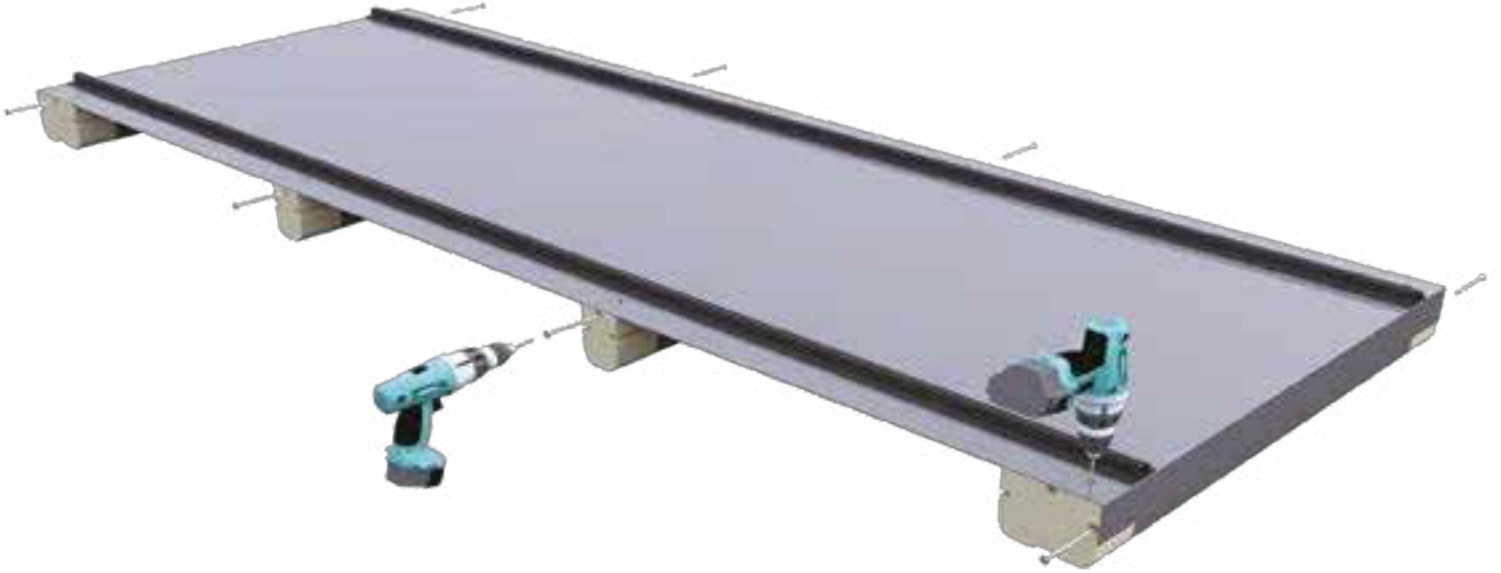

Vida profili cope 7.5x100
7.5x100 Buldex Screw
Box Piece: 750 Product
Code: Prg 155

Vida M12 X100
M12 X100 Steel Dowel Bolt
Box Piece: 250
Product Code: Prg 156

+355 67 60 40 251

+355 68 90 40 258

xhaferrajalumin@gmail.com