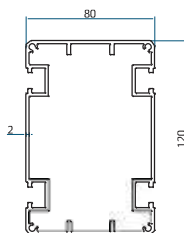

Weight kg/m: 4,655
(71 x 150 x 1,9mm)

Profile No	kg/m
6565	2,463

Kolonë 100x100
100x100 Column

Product Code: 6565

Weight kg/m: 2,463
(100 x 100 x 2mm)

Profile No	kg/m
37025	3,994

Profil mbajtës i llamarinës

30x150 Box

Product Code: 37025

Weight kg/m: 1,711
(30 x 150 x 1,6 mm)

Profile No	kg/m
6569	3,994

Kolonë 120x150

120x150 Column

Product Code: 6569

Weight kg/m: 3,994
(120 x 150 x 2,5mm)