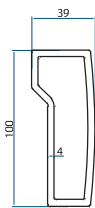

Profile No	kg/m
6536	2,618