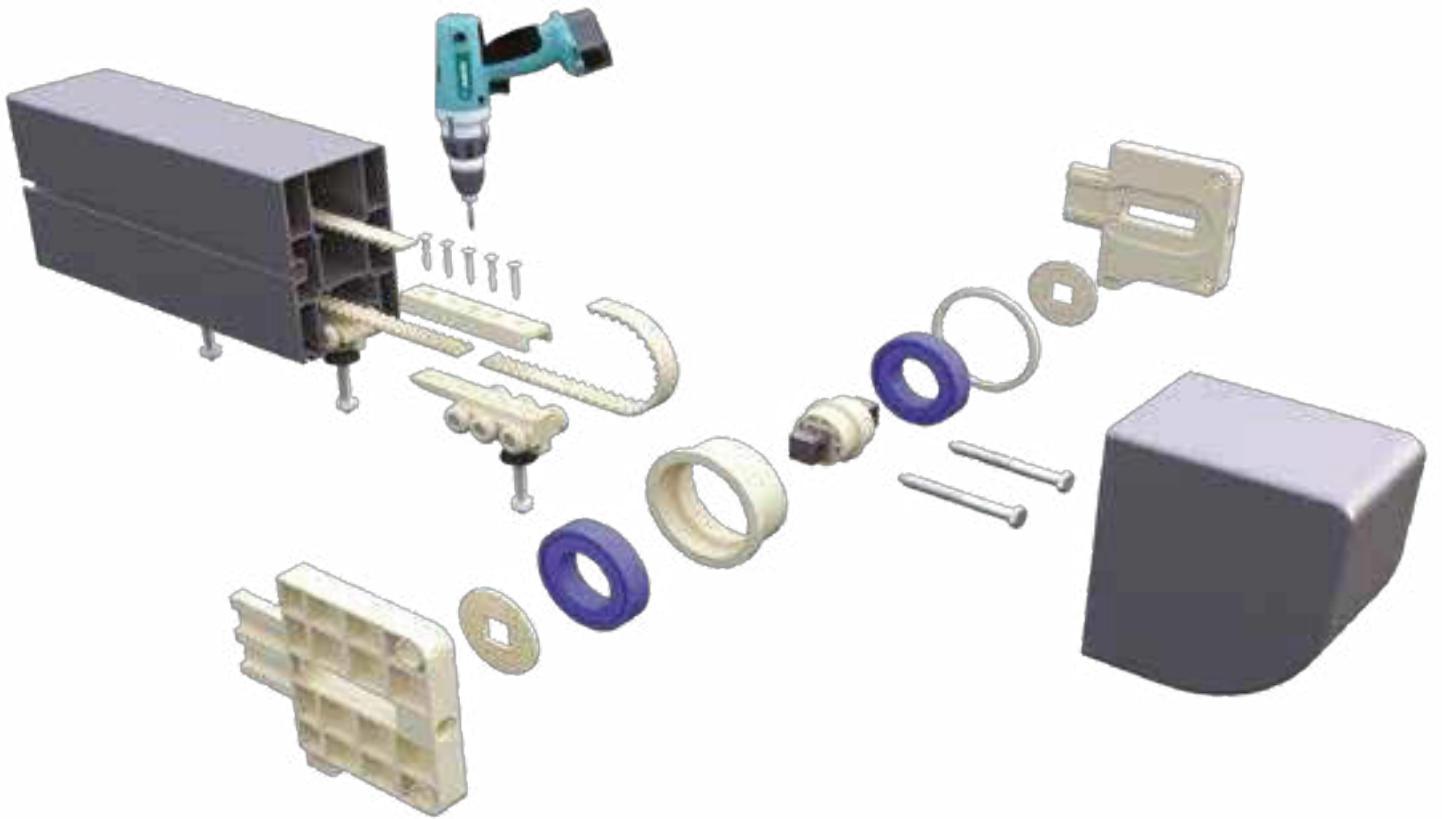

Vida 4.8x13
4.8x13 YSB SV Screw
Box Piece: 1500
Product Code: Prg 151

Vida per dado me llamarine
5.5x22
5.5x22 Trapezoidal Tapping Screw
Box Piece: 150 Product
Code: Prg 153

Vida profili cope 7.5x100
7.5x100 Buldex Screw
Box Piece: 750 Product
Code: Prg 155

Vida M12 X100
M12 X100 Steel Dowel Bolt
Box Piece: 250
Product Code: Prg 156