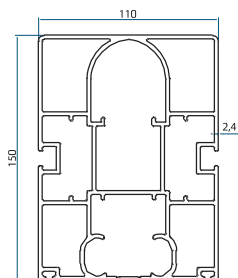

TENDË PERGOLA

Katalog Teknik

Profile No	kg/m
2001	7,168

Tra 110x150

110 x150 Rail

Product Code: 2001

Weight kg/m: 7,168
(110 x 150 x 2,4mm)

Profile No	kg/m
2052	5,217

Weight kg/m: 4,655
(71 x 150 x 1,9mm)

Profile No	kg/m
6565	2,463

Kolonë 100x100
100x100 Column

Product Code: 6565

Weight kg/m: 2,463
(100 x 100 x 2mm)

Profile No	kg/m
37025	3,994

Profil mbajtës i llamarinës