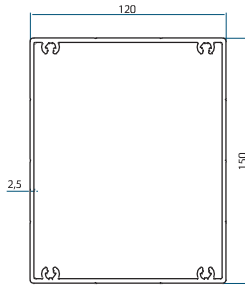

Weight kg/m: 4,655
(71 x 150 x 1,9mm)

Profile No	kg/m
6565	2,463

Kolonë 100x100
100x100 Column

Product Code: 6565

Weight kg/m: 2,463
(100 x 100 x 2mm)

Profile No	kg/m
37025	3,994

Profil mbajtës i llamarinës

30x150 Box

Product Code: 37025

Weight kg/m: 1,711
(30 x 150 x 1,6 mm)

Profile No	kg/m
6569	3,994

Kolonë 120x150

120x150 Column

Product Code: 6569

Weight kg/m: 3,994
(120 x 150 x 2,5mm)