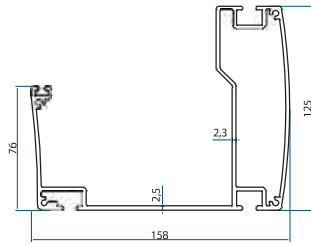

Weight kg/m: 4,398
(152 x 150 x 2,2mm)

Profile No	kg/m
2281	3,246

Profil bashkues i ullukut të madh

Large Gutter Connected

Product Code: 2281

Weight kg/m: 3,246
(41 x 132 x 3,6mm)

Profile No	kg/m
5935	3,918

Ulluk i vogël
Small Gutter

Product Code: 5935

Weight kg/m: 3,916
(158 x 125 x 2,5mm)

Profile No	kg/m
6536	2,618

Profil bashkues per ullukun e vogël
Small Gutter Connected

Product Code: 6536

Weight kg/m: 2,618
(39 x 100 x 4mm)

Weight kg/m: 1,074
(Ø71 x 1,7 mm)

Profile No	kg/m
5261	1,119

Profil i copes pa Led
Small Cornice Standard

Product Code: 5261

Weight kg/m: 1,119
(56 x 43 x 1,6mm)

Profile No	kg/m
37033	0,927

Profil i copës me LED
Small Cornice Led Profile