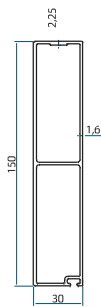

Tra 90 x 150

90x150 Rail

Product Code: 2052

Weight kg/m: 5,217
(91 x 150 x 1,9mm)

Profile No	kg/m
6413	4,655

Tra 70 x 150

70x150 Rail

Product Code: 6413

Weight kg/m: 4,655
(71 x 150 x 1,9mm)

Profile No	kg/m
6565	2,463

Kolonë 100x100
100x100 Column

Product Code: 6565

Weight kg/m: 2,463
(100 x 100 x 2mm)

Profile No	kg/m
37025	3,994

Profil mbajtës i llamarinës

30x150 Box

Product Code: 37025

Weight kg/m: 1,711
(30 x 150 x 1,6 mm)

Profile No	kg/m
6569	3,994

Kolonë 120x150

120x150 Column

Product Code: 6569

Weight kg/m: 3,994
(120 x 150 x 2,5mm)

Weight kg/m: 1,074
(Ø71 x 1,7 mm)

Profile No	kg/m
5261	1,119

Profil i copes pa Led
Small Cornice Standard

Product Code: 5261

Weight kg/m: 1,119
(56 x 43 x 1,6mm)

Profile No	kg/m
37033	0,927

Profil i copës me LED
Small Cornice Led Profile